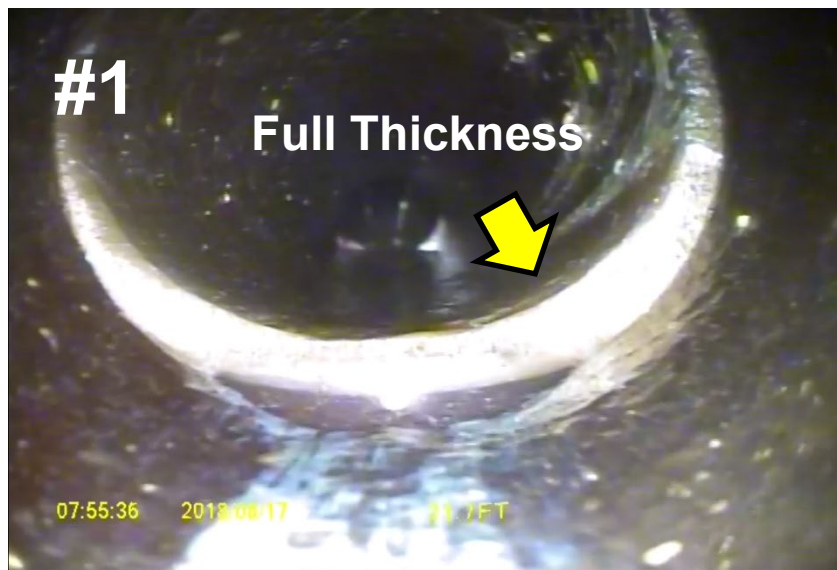

Offsets

Sewer Lateral Defect Examples – Roots

Sewer Lateral Defect Examples – Other

Knock-In, Break, Spiral Crack, Open Joint