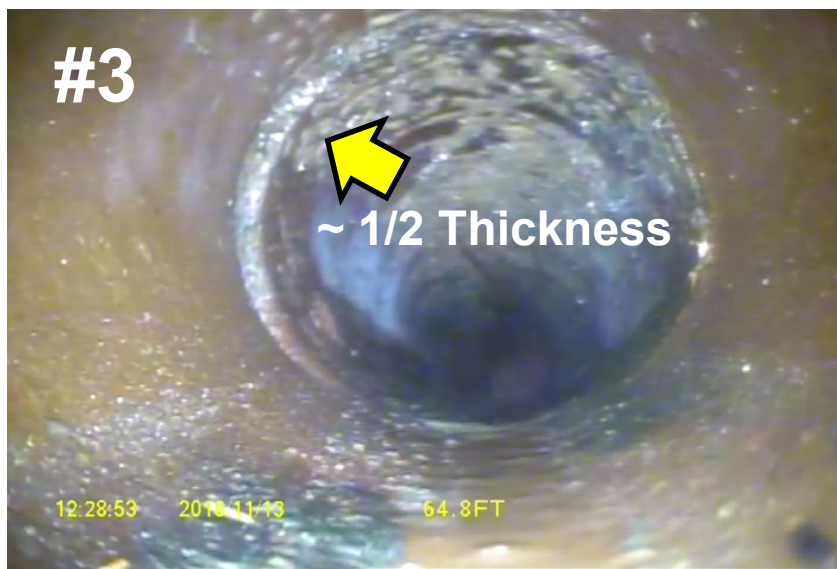

Offsets

Sewer Lateral Defect Examples – Roots

Sewer Lateral Defect Examples – Other

Knock-In, Break, Spiral Crack, Open Joint